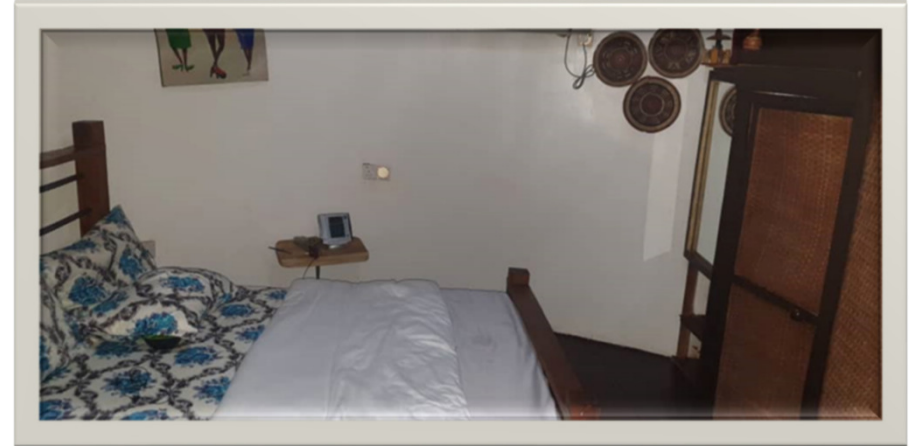

Environment

Relaxation arena

+234 903 578 2727 to reserve your place or
email greenresortabuja@gmail.com

Conference Arena

+234 903 578 2727 to reserve your place or
email greenresortabuja@gmail.com

Rooms

Cancellation Policy